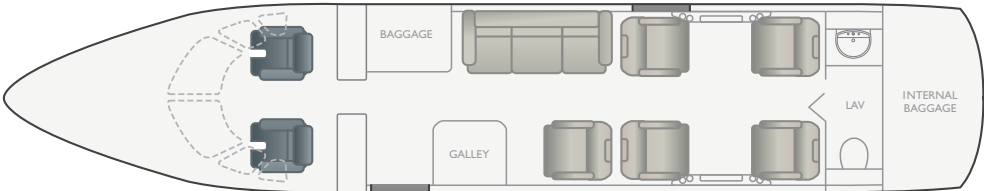

# HAWKER 800 / 800XP

The Hawker 800/800XP, which is considered to have the most comfortable cabin in its class, sets the standard for all mid-size business jets. The Hawker 800/800XP has a stand up cabin with a separate enclosed aft lavatory complete with sink and hot and cold running water. The full service galley allows for gourmet meals en-route. The Hawker 800/800XP can take you to far reaching destinations in complete comfort with an intercontinental range of 2,800 miles.

MANUFACTURER | Raytheon  
TYPE | Mid Size, Twin Engine Jet  
CRUISE SPEED | 450 miles per hour  
RANGE | 2,800 statute miles  
CEILING | 41,000 feet

RUNWAY REQUIRED | 5,000 feet  
GROSS WEIGHT | 27,400 pounds  
SEATING CAPACITY | 7- 8 passengers  
AMENITIES | Entertainment system, enclosed lavatory, hot meal capability, satellite phone