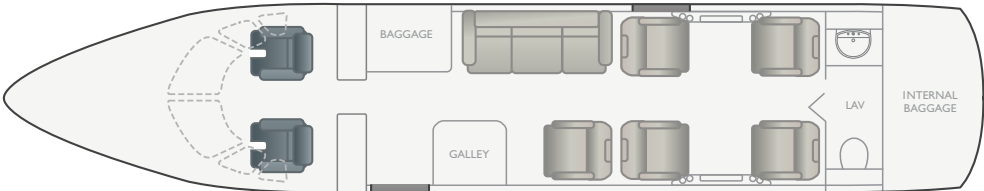

HAWKER 800 / 800XP

HAWKER 800 / 800XP

The Hawker 800/800XP, which is considered to have the most comfortable cabin in its class, sets the standard for all mid-size business jets. The Hawker 800/800XP has a stand up cabin with a separate enclosed aft lavatory complete with sink and hot and cold running water. The full service galley allows for gourmet meals en-route. The Hawker 800/800XP can take you to far reaching destinations in complete comfort with an intercontinental range of 2,800 miles.

MANUFACTURER | Raytheon
TYPE | Mid Size, Twin Engine Jet
CRUISE SPEED | 450 miles per hour
RANGE | 2,800 statute miles
CEILING | 41,000 feet

RUNWAY REQUIRED | 5,000 feet
GROSS WEIGHT | 27,400 pounds
SEATING CAPACITY | 7- 8 passengers
AMENITIES | Entertainment system, enclosed lavatory, hot meal capability, satellite phone

* typical interior configuration