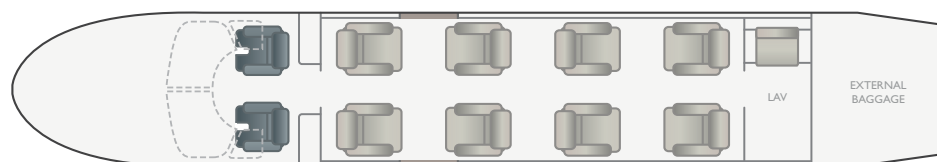

CITATION V / ULTRA

CITATION V / ULTRA

The Citation V / Ultra is the logical choice for economical and comfortable light business jet transport. It has an executive club seating configuration complete with a flushing lavatory. The Citation V / Ultra has improved performance versus the Citation II and has a slightly longer cabin.

MANUFACTURER | Cessna Aircraft Company

TYPE | Light Jet, Twin Engine

CRUISE SPEED | 415 miles per hour

RANGE | 1,600 statute miles

CEILING | 43,000 feet

RUNWAY REQUIRED | 4,500 feet

GROSS WEIGHT | 16,300 pounds

SEATING CAPACITY | 8-9 passengers

AMENITIES | Enclosed lavatory

* typical interior configuration