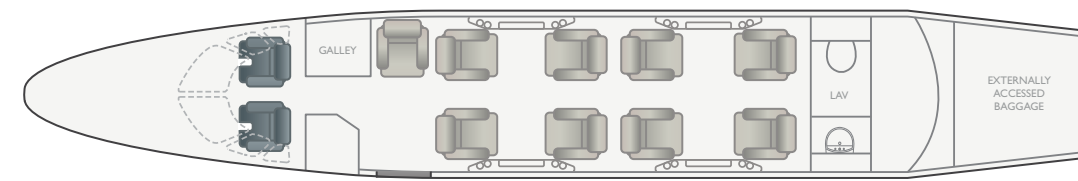

CITATION SOVEREIGN

CITATION SOVEREIGN

With coast-to-coast range, outstanding short-field performance, the largest double-club cabin available in its class, and a large external baggage hold, the Citation Sovereign dramatically redefines what a midsize jet can do. This remarkable aircraft can fly nearly 3,000 miles nonstop.

- | | |
|----------------------------------------|-------------------------------------------------------------------------------------------|
| MANUFACTURER Cessna Aircraft Company | RUNWAY REQUIRED 4,600 feet |
| TYPE Mid Size, Twin Engine Jet | GROSS WEIGHT 30,250 pounds |
| CRUISE SPEED 450 miles per hour | SEATING CAPACITY 9 passengers |
| RANGE 3,000 statute miles | AMENITIES Entertainment system, enclosed lavatory, hot meal capability, satellite phone |
| CEILING 47,000 feet | |

MID SIZE CABIN